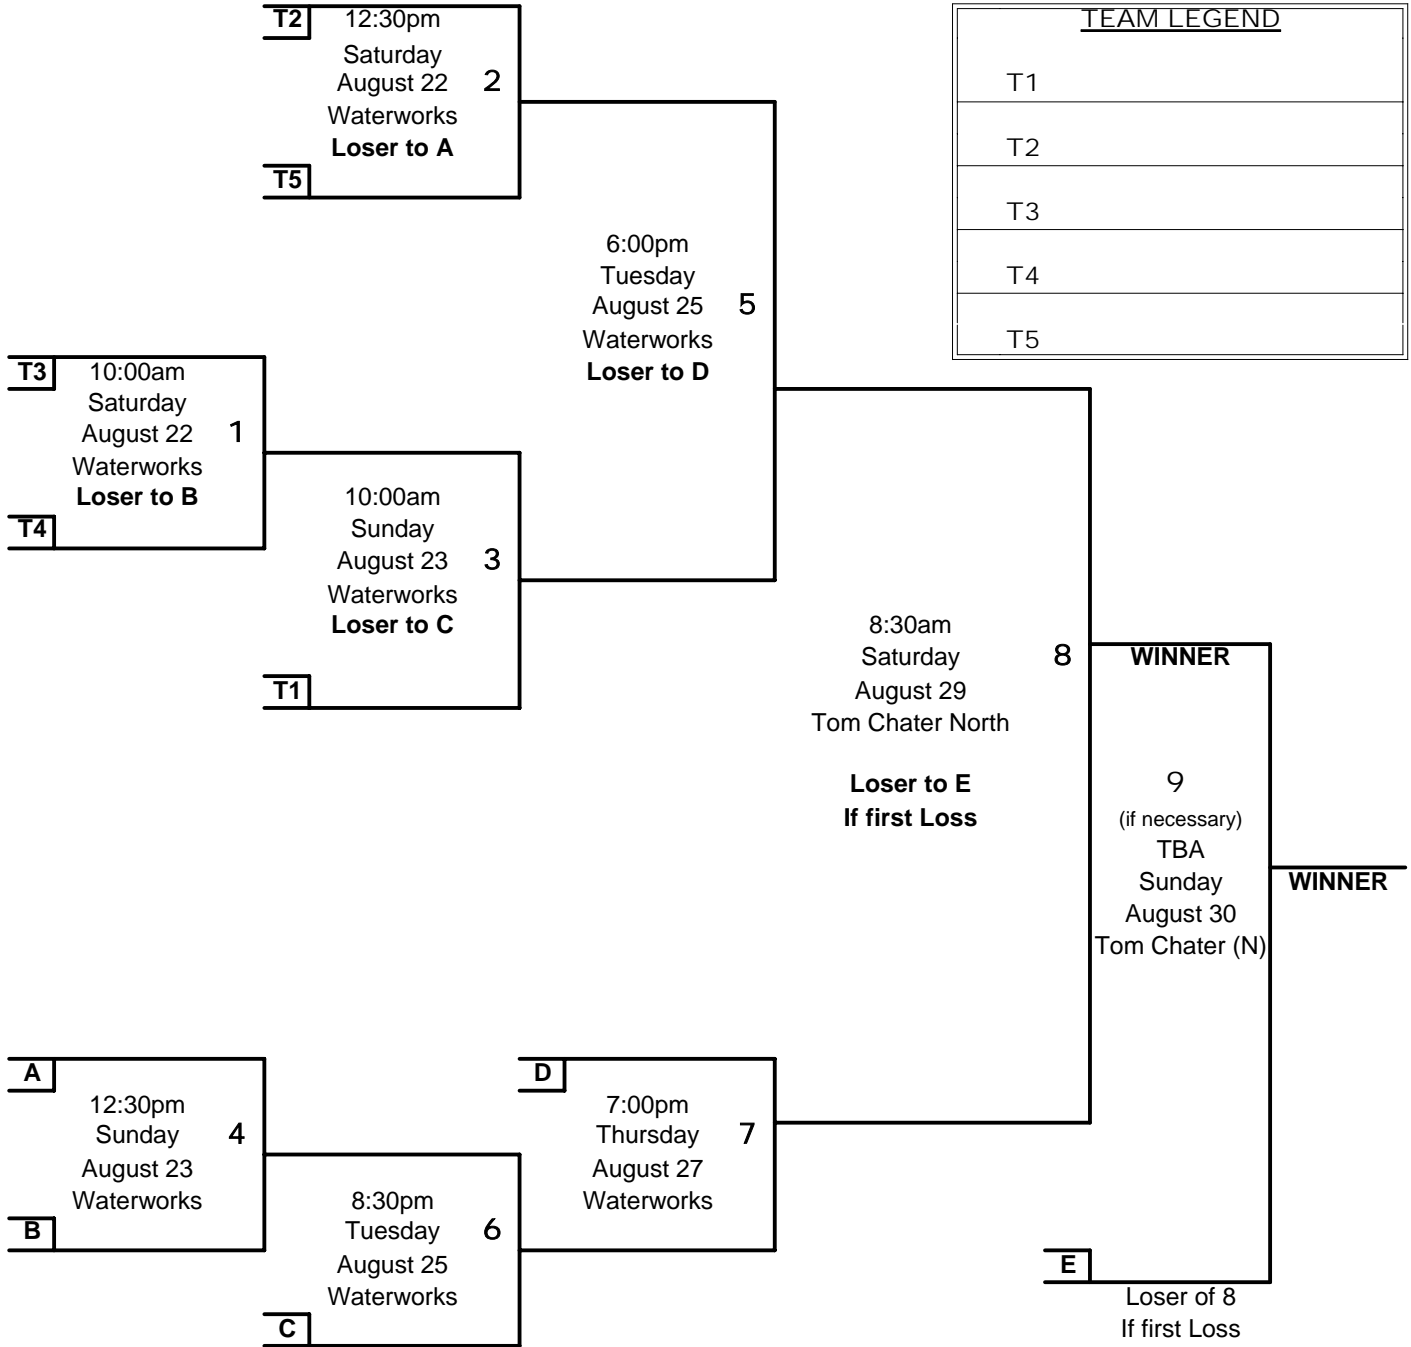

MISSISSAUGA BASEBALL ASSOCIATION &

2009 PEE WEE "A" PLAYOFF SCHEDULE

Schedule subject to change due to weather

HOSTED BY MISSISSAUGA MAJORS
 CONVENOR
 HELEN LAURO #416-931-2261

Convenors are in charge of playoffs and their decisions are final