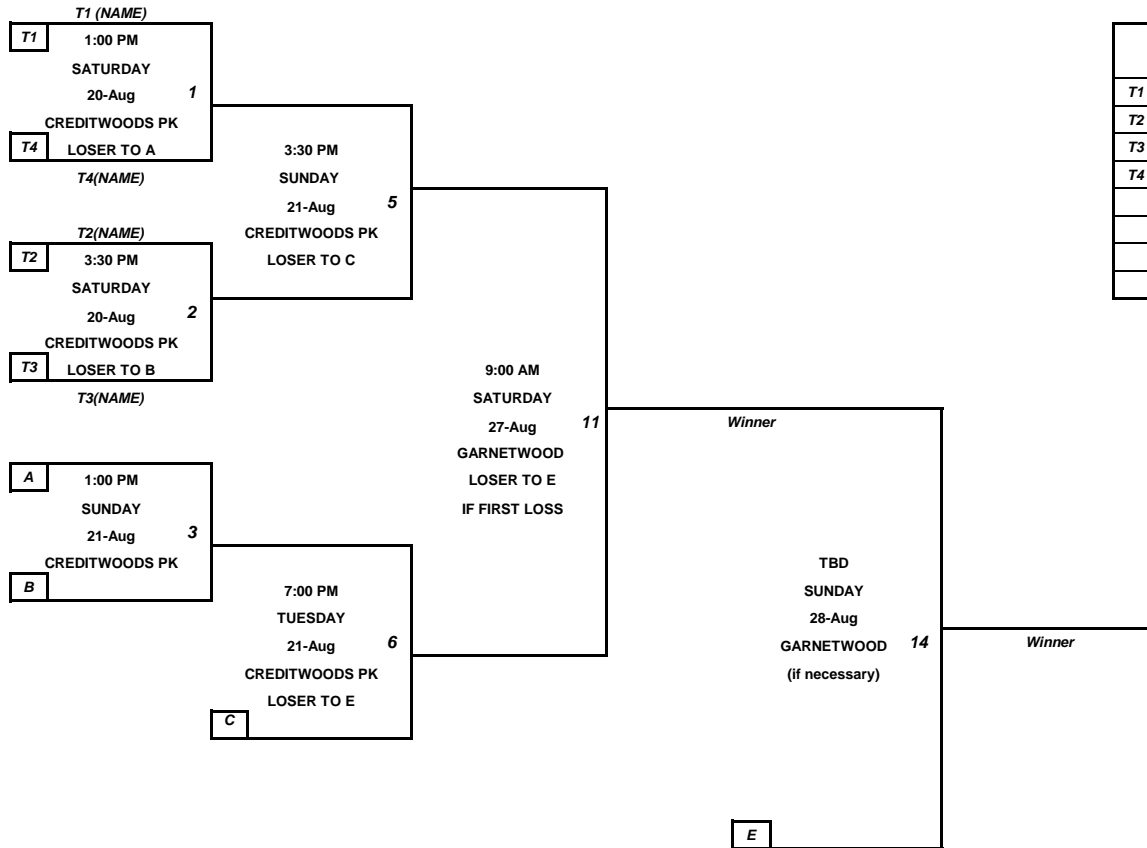

MISSISSAUGA BASEBALL ASSOCIATION &

2011 TYKE "AA" PLAYOFF SCHEDULE

Team Legend	
T1	T1 (NAME)
T2	T2 (NAME)
T3	T3 (NAME)
T4	T4 (NAME)

Schedule Subject to change due to weather

HOSTED BY ERINDALE
 CONVENOR
 RICHARD LAURO 905-272-4017