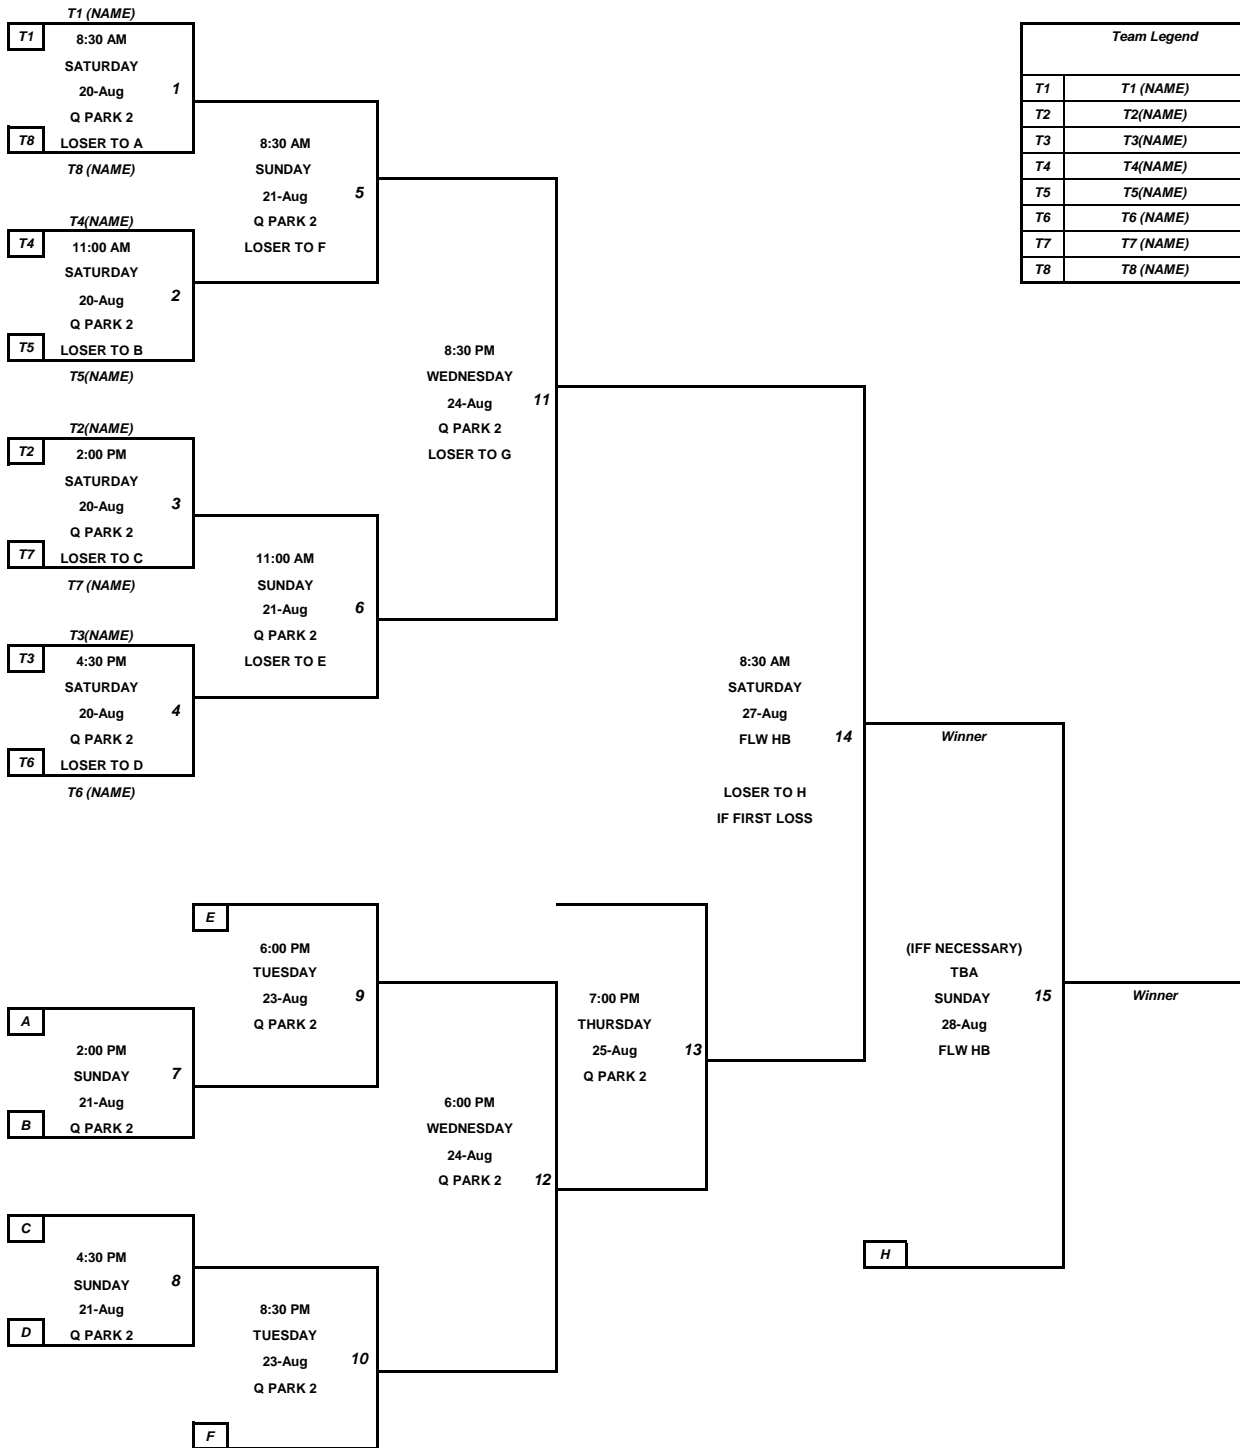

MISSISSAUGA BASEBALL ASSOCIATION &

2011 PEEWEE "AA" PLAYOFF SCHEDULE

Schedule Subject to change due to weather

HOSTED BY MNBA
CONVENOR
MIKE VALADE 416-432-1181

Convenors are in charge of playoffs and their decisions are final